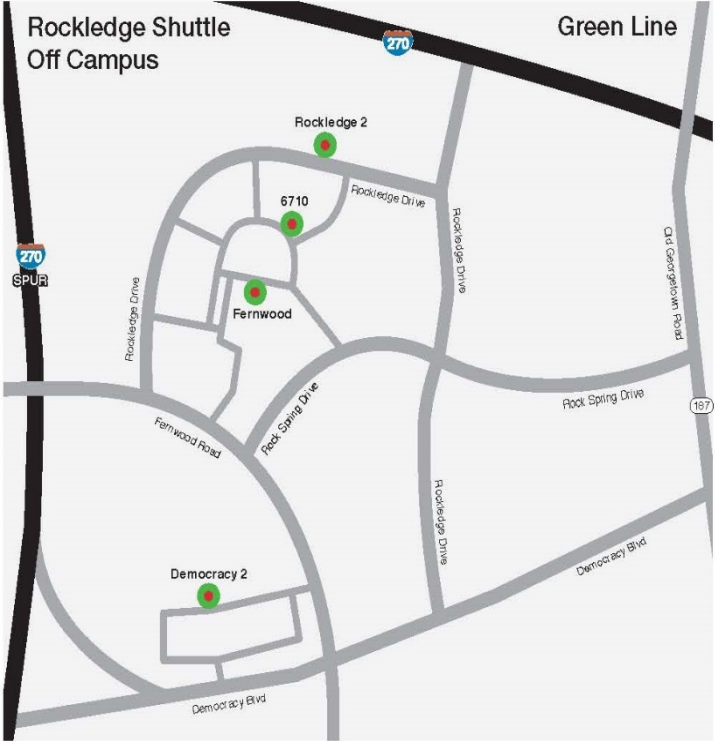

## Flag Stops: Served only when requested

Cedar Crest

West Drive

**NOTE:** The scheduled times posted represent ideal situations (limited traffic, etc.) and shuttle routes and schedules may be impacted without prior notice due to unforeseen events – including but not limited to major traffic delays, construction, accidents, weather, etc. Check the “real-time arrival” status of shuttles at <http://wttsshuttle.com>

# Rockledge Shuttle

Shuttle services are available Monday–Friday 6am to 7pm except Federal Holidays.

**Shuttle Stops in the following order:**

- Rockledge 2 Stop: 6701 Rockledge Drive
- Fernwood Stop: 7100 Rockledge Drive
- 6710 Stop: 6710 Rockledge Drive
- Democracy 2 Stop: 6707 Democracy Boulevard

The following Flag Stops are served only when requested:

- Cedar Way
- Cedar Crest

**Questions or Concerns:**  
National Institutes of Health  
DATS Office 301-402-8981