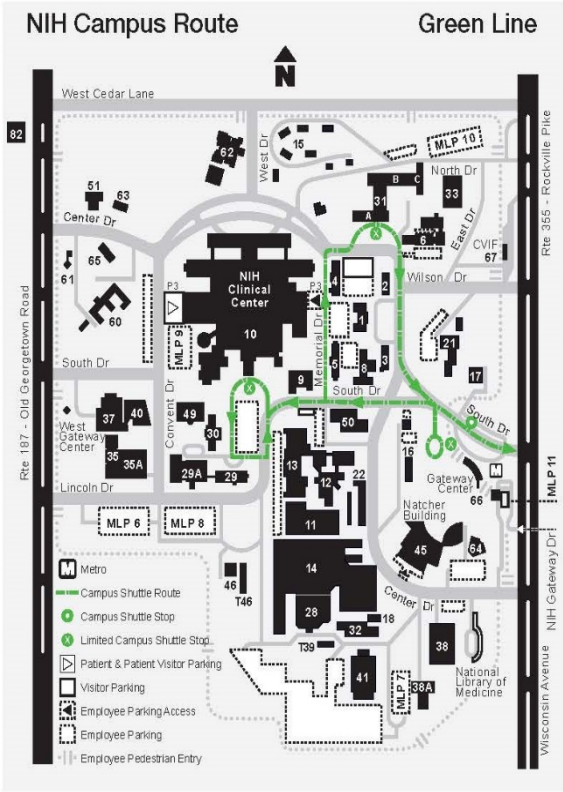

## Flag Stops: Served only when requested

Cedar Crest

West Drive

**NOTE:** The scheduled times posted represent ideal situations (limited traffic, etc.) and shuttle routes and schedules may be impacted without prior notice due to unforeseen events – including but not limited to major traffic delays, construction, accidents, weather, etc. Check the “real-time arrival” status of shuttles at <http://wttsshuttle.com>

# Rockledge Shuttle

Shuttle services are available Monday–Friday 6am to 7pm except Federal Holidays.

**Shuttle Stops in the following order:**

- Rockledge 2 Stop: 6701 Rockledge Drive
- Fernwood Stop: 7100 Rockledge Drive
- 6710 Stop: 6710 Rockledge Drive
- Democracy 2 Stop: 6707 Democracy Boulevard